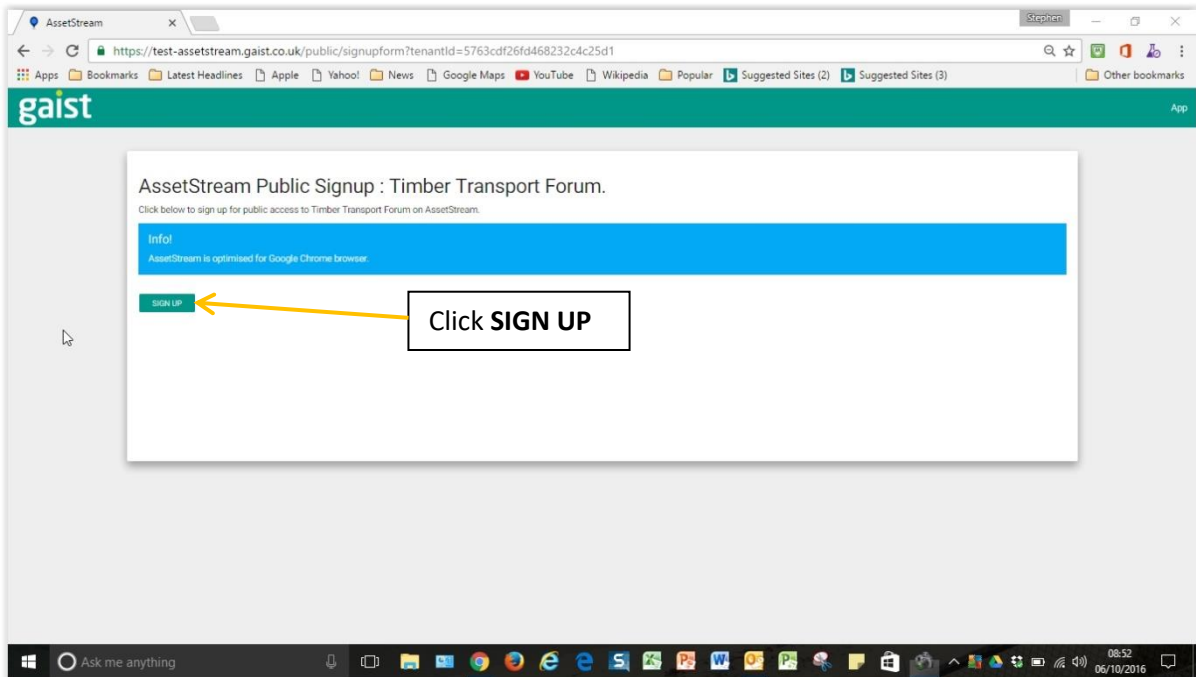

Timber Transport Forum – AssetStream Read only users

1 Registration and first log in – you only need to do this once

Register at:

<https://assetstream.gaist.co.uk/public/signupform?tenantId=5763cdf26fd468232c4c25d1>