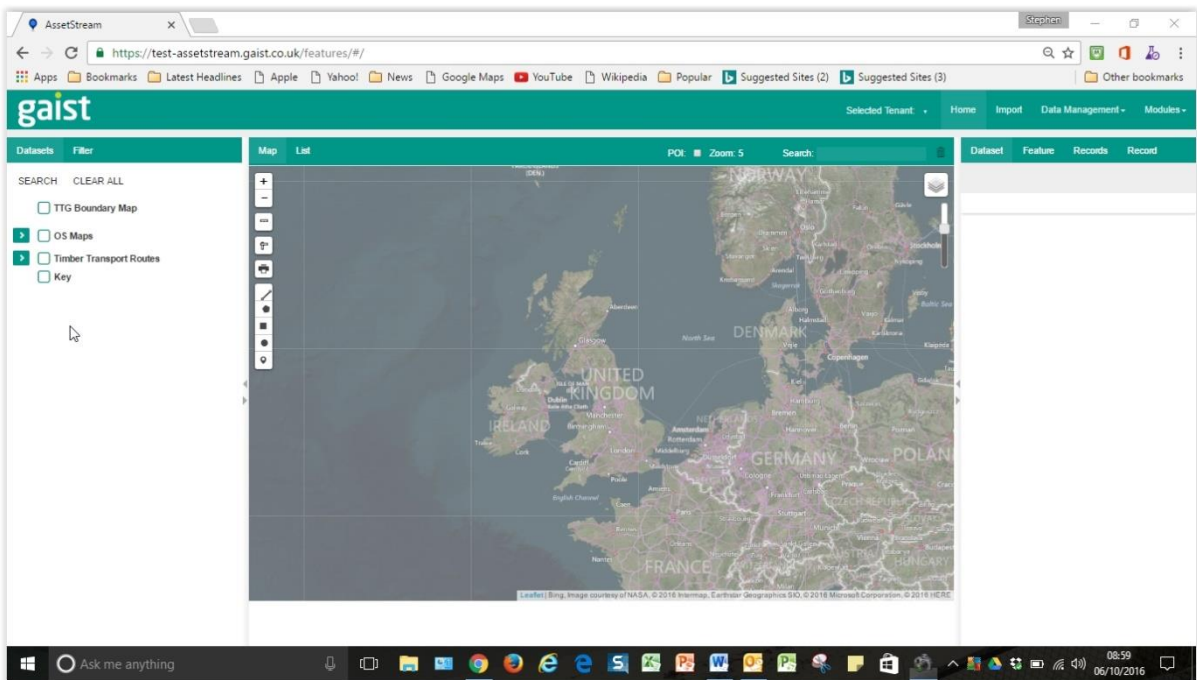

Timber Transport Forum – AssetStream Read only users

1 Registration and first log in – you only need to do this once

Register at:

<https://assetstream.gaist.co.uk/public/signupform?tenantId=5763cdf26fd468232c4c25d1>