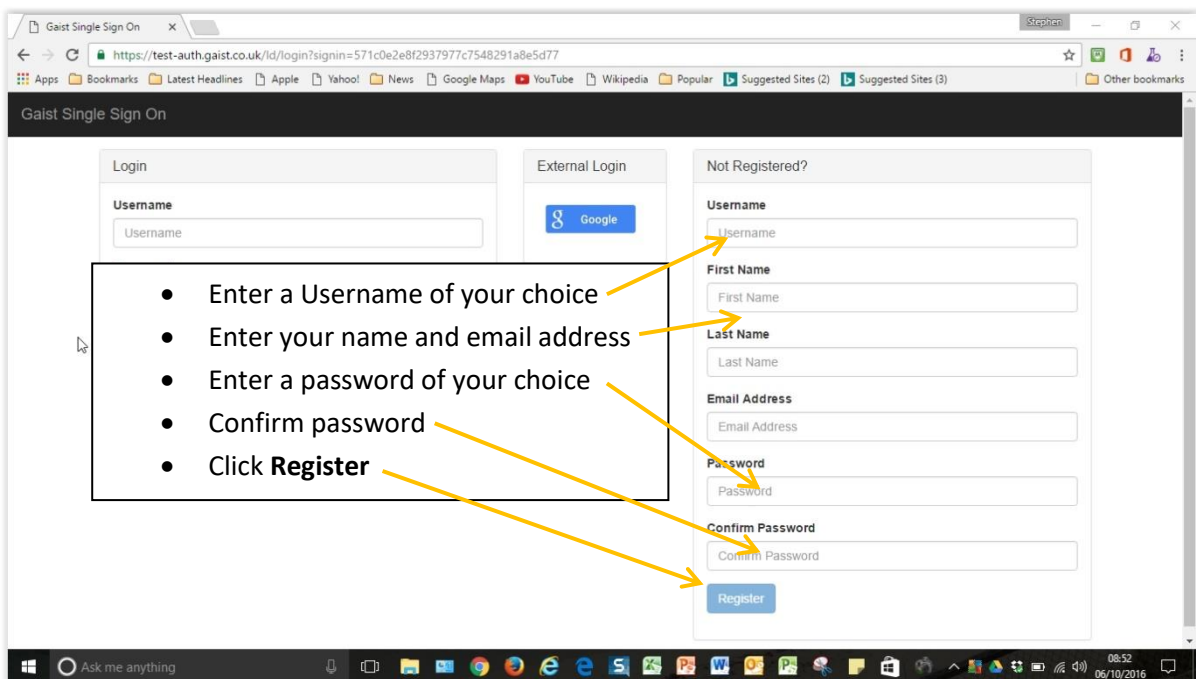

Timber Transport Forum – AssetStream Read only users

1 Registration and first log in – you only need to do this once

Register at:

<https://assetstream.gaist.co.uk/public/signupform?tenantId=5763cdf26fd468232c4c25d1>