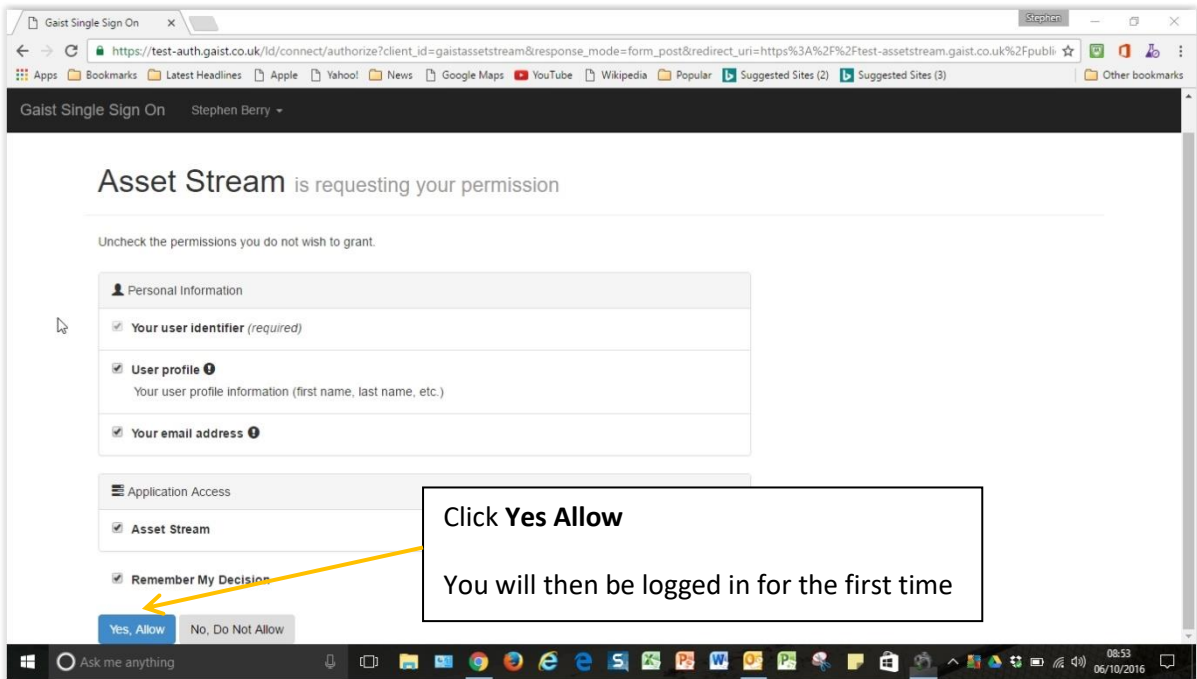

Timber Transport Forum – AssetStream Read only users

1 Registration and first log in – you only need to do this once

Register at:

<https://assetstream.gaist.co.uk/public/signupform?tenantId=5763cdf26fd468232c4c25d1>